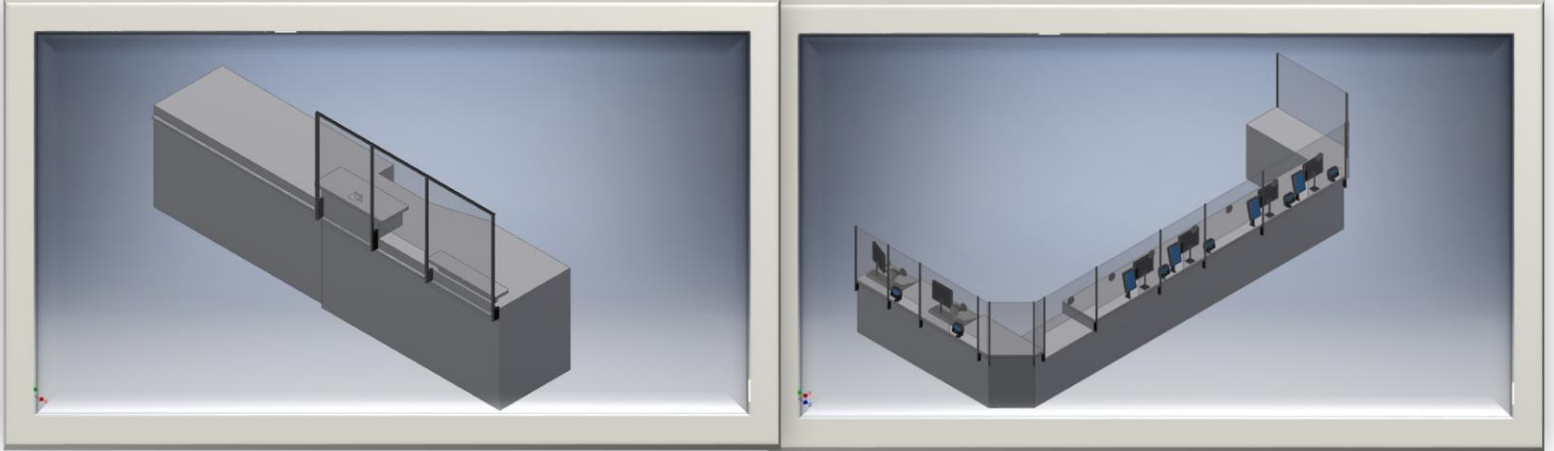

## Custom Designed Gallery

Recently Installed Custom Designs

*"MORE TO COME"*

City Hall, Dentists, Courthouse,  
Hair Salons, University Veterinary  
Dept.... we are installing daily.

ORDER NOW:  
[www.starsafetyshield.com](http://www.starsafetyshield.com)

#### Overview:

- The Countertop/Partition Safety Shield is designed to serve as a mitigation shield, providing a barrier for germs and virus transmission.
- The Countertop/Partition Safety Shield can be utilized in numerous applications, from retail inter-action to manufacturing stations to public interfacing.
- The filtered communication portal provides ease for individuals to communicate in close proximity without the concern of germ/virus transmission.